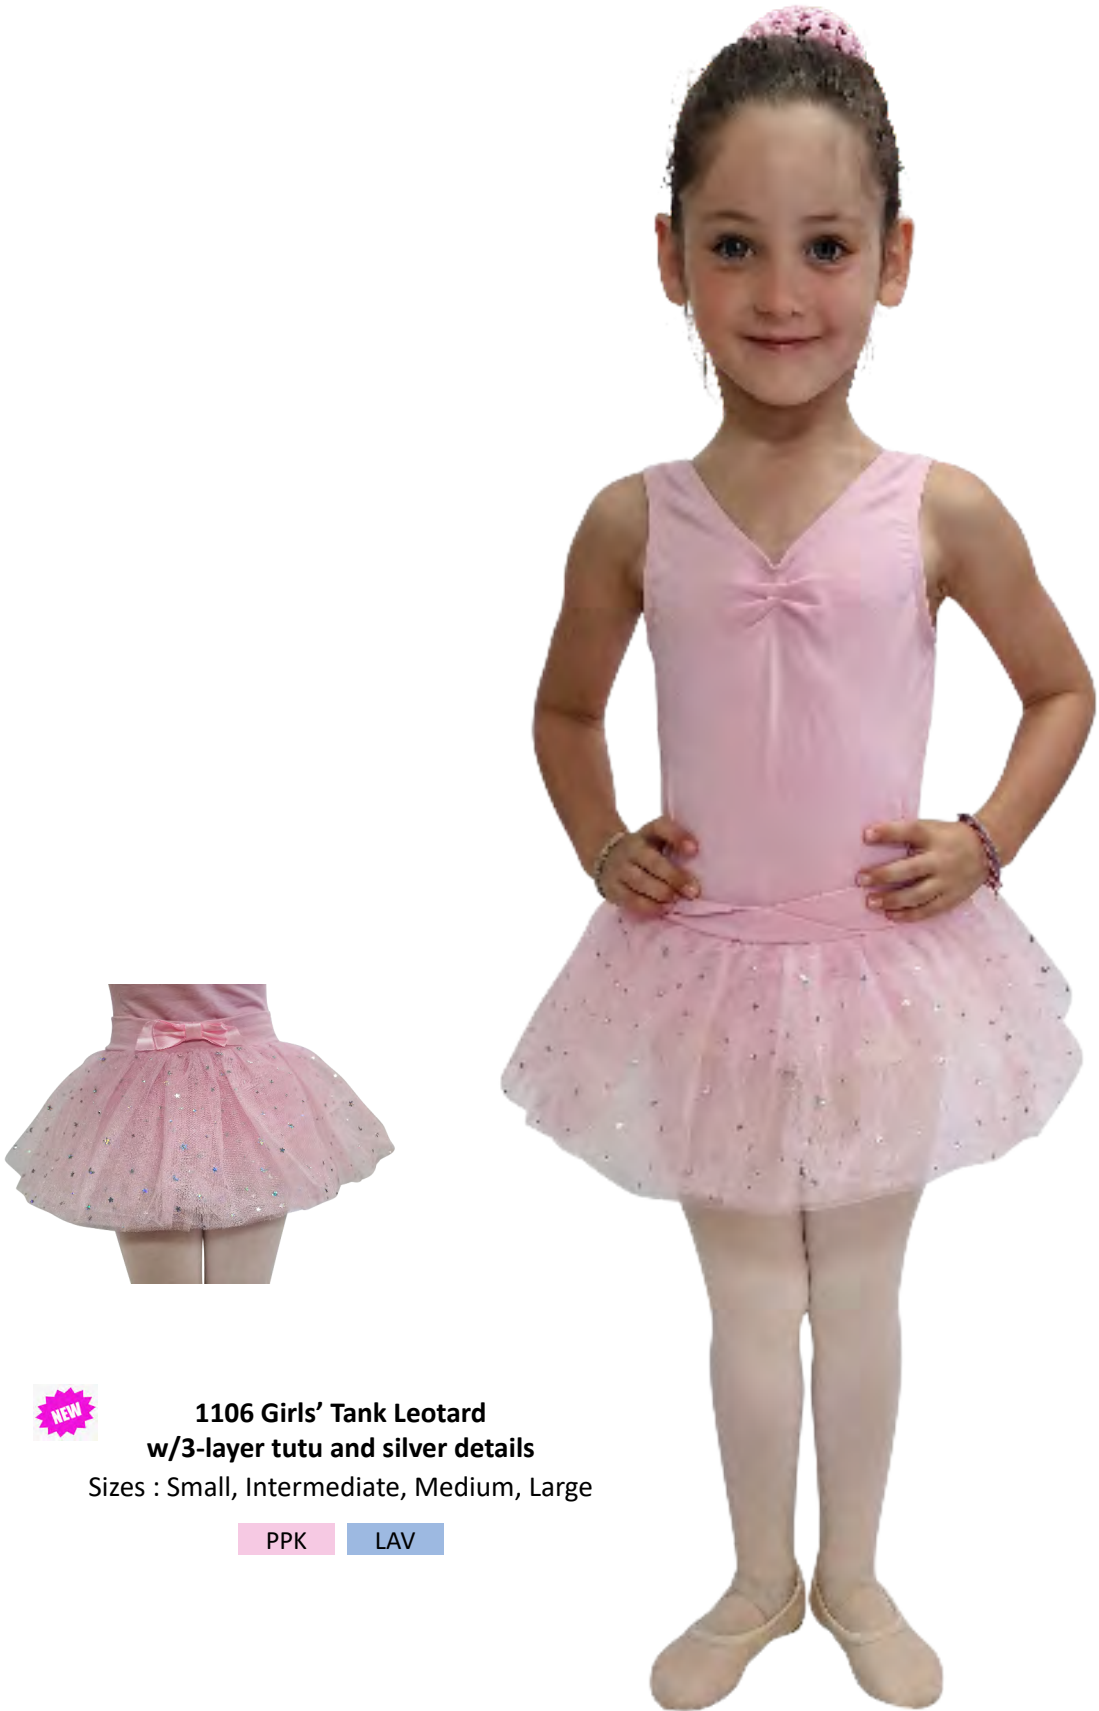

NEW

**1106 Girls' Tank Leotard
w/3-layer tutu and silver details**

Sizes : Small, Intermediate, Medium, Large

PPK

LAV